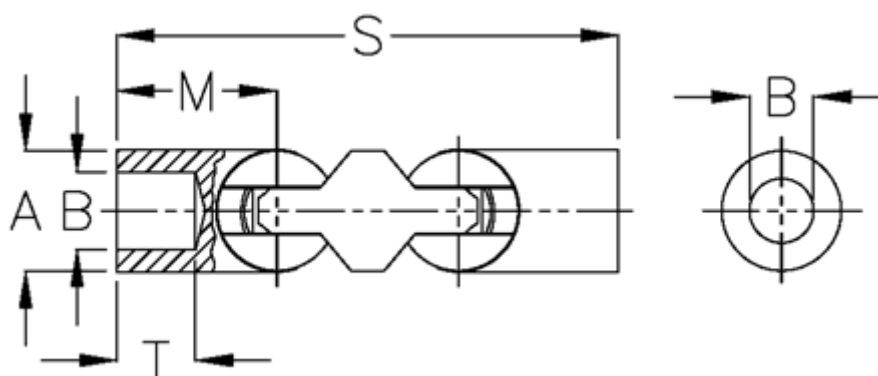

Article number: 07890300

Description: Ball joint, double 0.890.300  
0.890.300

## Measures

A	= 90
B H7	= 60
M	= 130.0
s	= 362
T	= 70